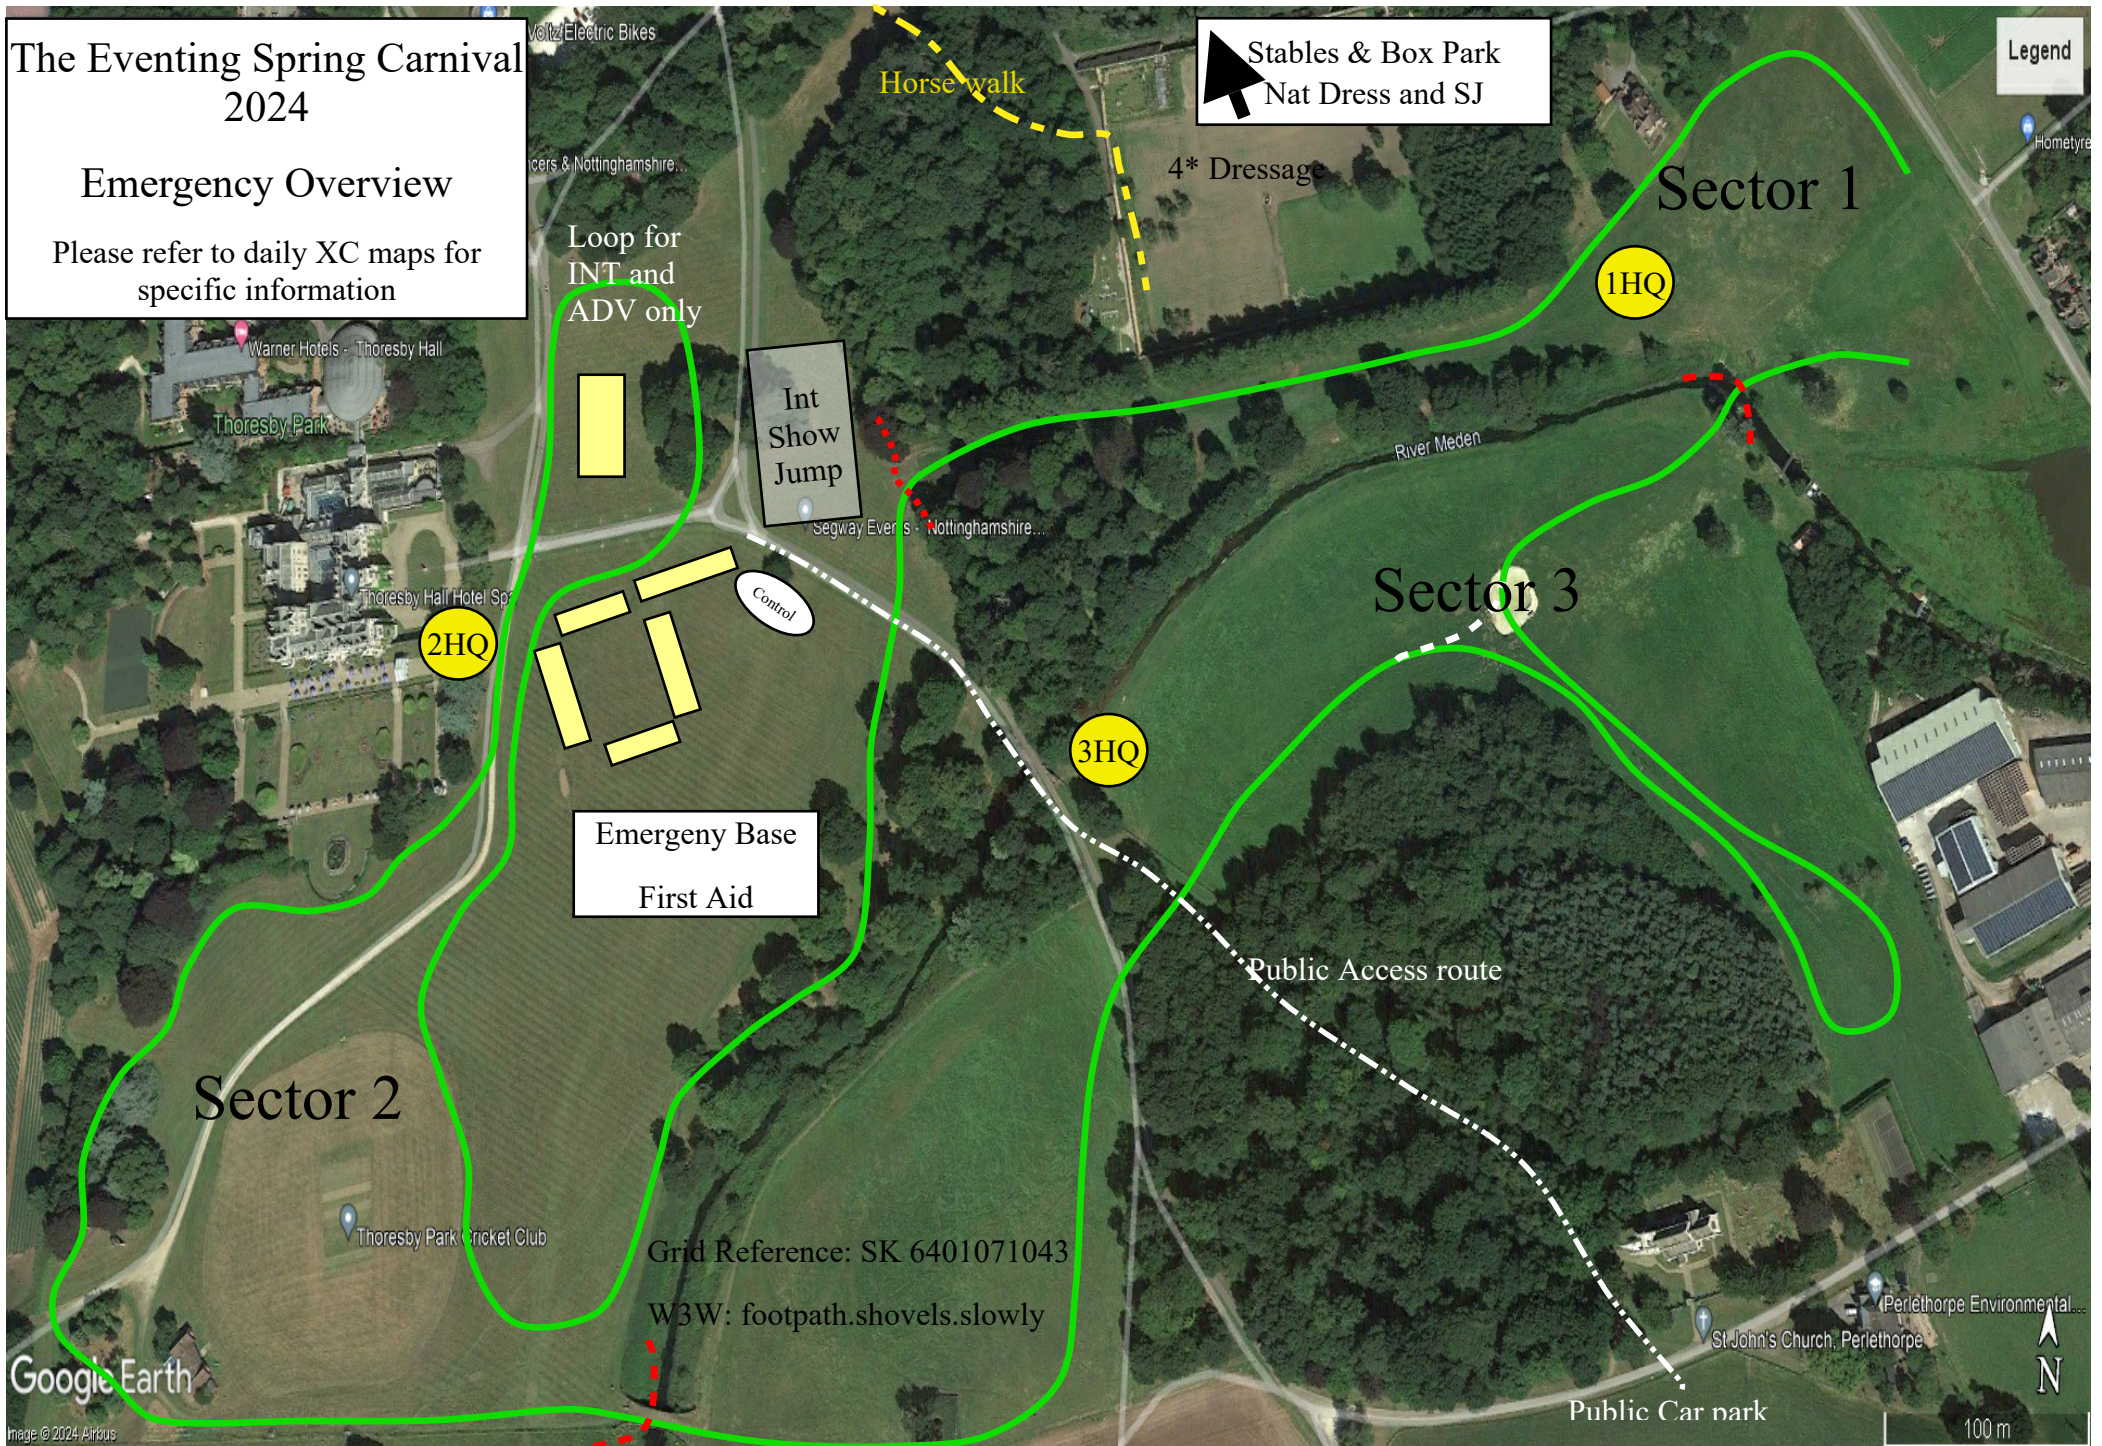

The Eventing Spring Carnival 2024

Emergency Overview

Please refer to daily XC maps for specific information

Legend

Stables & Box Park
Nat Dress and SJ

Sector 1

1HQ

Sector 3

3HQ

Emergency Base
First Aid

Int Show Jump

2HQ

Sector 2

Public Access route

Public Car park

Grid Reference: SK 6401071043
W3W: footpath.shovels.slowly

100 m

Google Earth

Image © 2024 Airbus